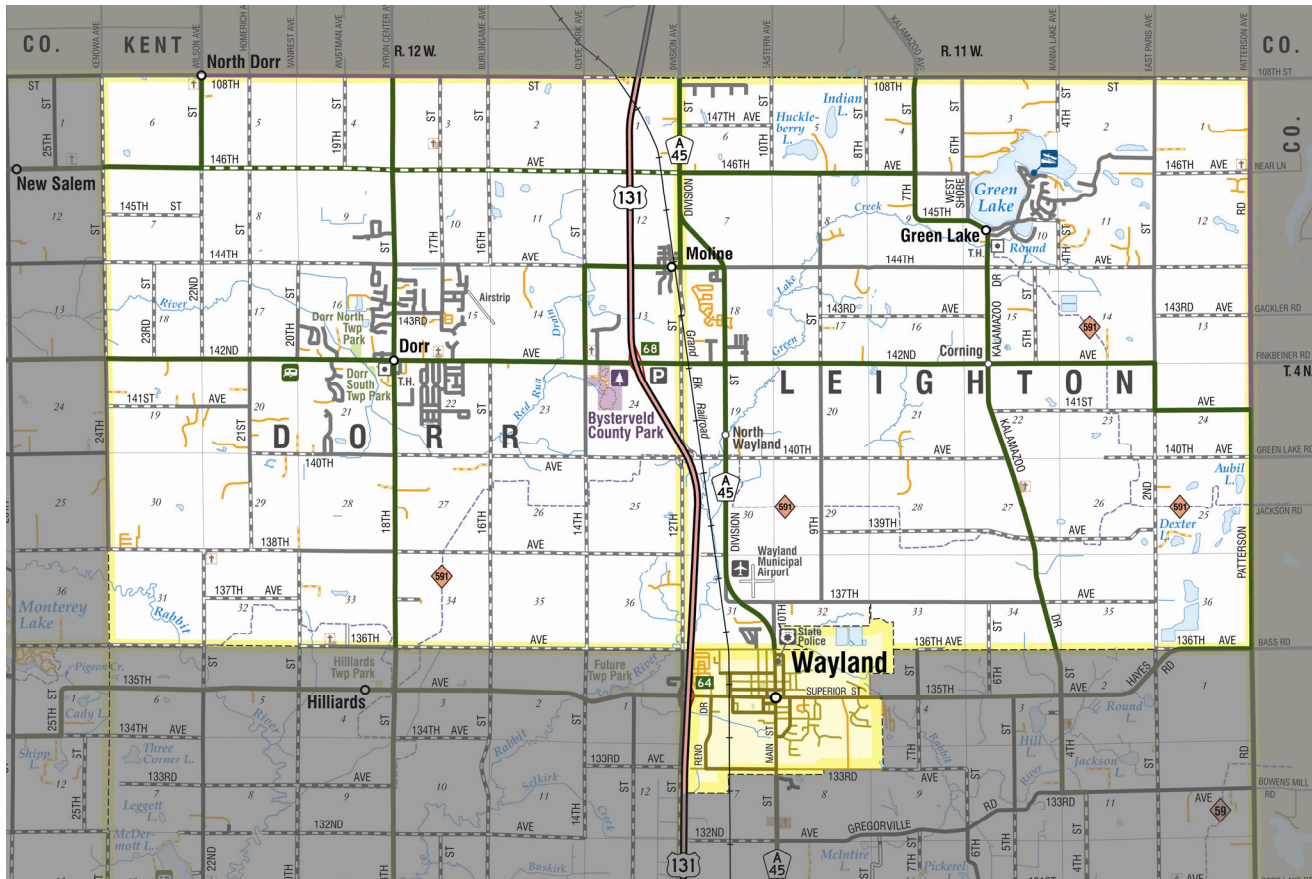

# ALLEGAN COUNTY COMMISSIONER DISTRICTS

Effective for 2012 Election Cycle

## DISTRICT No.4

Unit of Government	Population	Hispanic
Dorr Township	7,439	154
Leighton Township	4,934	146
City of Wayland	4,079	160
<b>TOTAL</b>	<b>16,452</b>	<b>460</b>

District No.4 includes the entirety of the City of Wayland.

2012 Allegan County Commissioner District Maps created April 26, 2011 by Allegan County Land Information Services. Base maps taken from the 2009-2011 Official Allegan County Road Map produced by the Allegan County Land Information Services Department and issued by the Allegan County Road Commission and the County of Allegan.