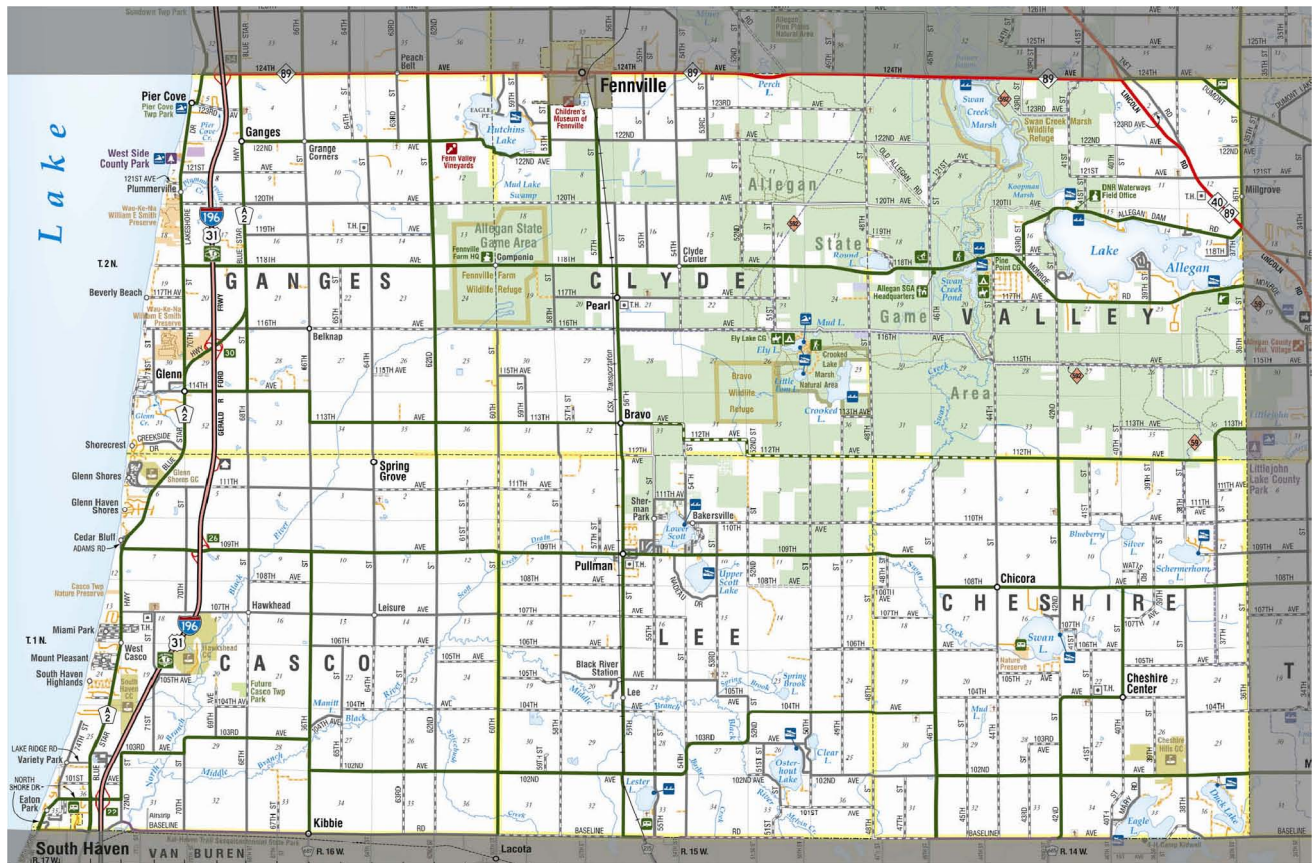

ALLEGAN COUNTY COMMISSIONER DISTRICTS

Effective for 2012 Election Cycle

DISTRICT No.5

Unit of Government	Population	Hispanic
Casco Township	2,823	257
Cheshire Township	2,199	94
Clyde Township	2,084	718
Ganges Township	2,530	425
Lee Township	4,015	1,121
City of South Haven	3	0
Valley Township	2,018	47
TOTAL	15,672	2,662

District No.5 does not include the City of Fennville, which is in District No.1.

2012 Allegan County Commissioner District Maps created April 26, 2011 by Allegan County Land Information Services. Base maps taken from the 2009-2011 Official Allegan County Road Map produced by the Allegan County Land Information Services Department and issued by the Allegan County Road Commission and the County of Allegan.