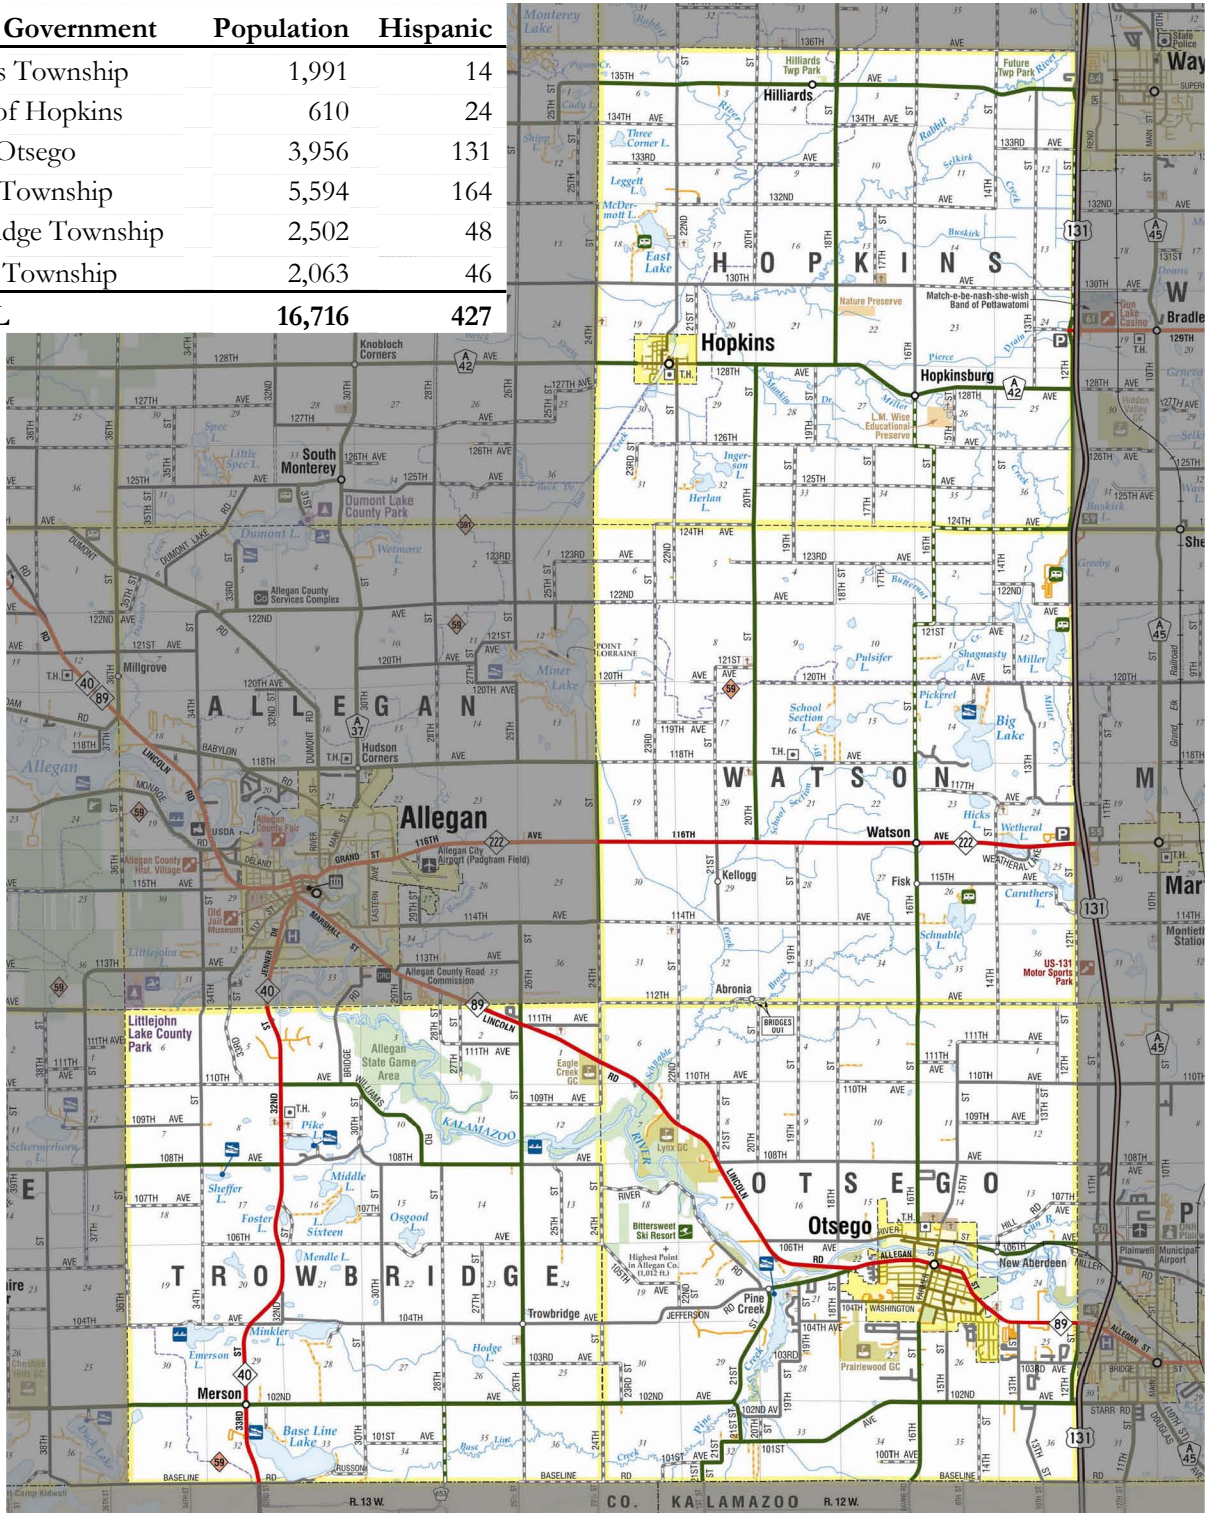

ALLEGAN COUNTY COMMISSIONER DISTRICTS

Effective for 2012 Election Cycle

DISTRICT NO.6

Unit of Government	Population	Hispanic
Hopkins Township	1,991	14
Village of Hopkins	610	24
City of Otsego	3,956	131
Otsego Township	5,594	164
Trowbridge Township	2,502	48
Watson Township	2,063	46
TOTAL	16,716	427

2012 Allegan County Commissioner District Maps created April 26, 2011 by Allegan County Land Information Services. Base maps taken from the 2009-2011 Official Allegan County Road Map produced by the Allegan County Land Information Services Department and issued by the Allegan County Road Commission and the County of Allegan.