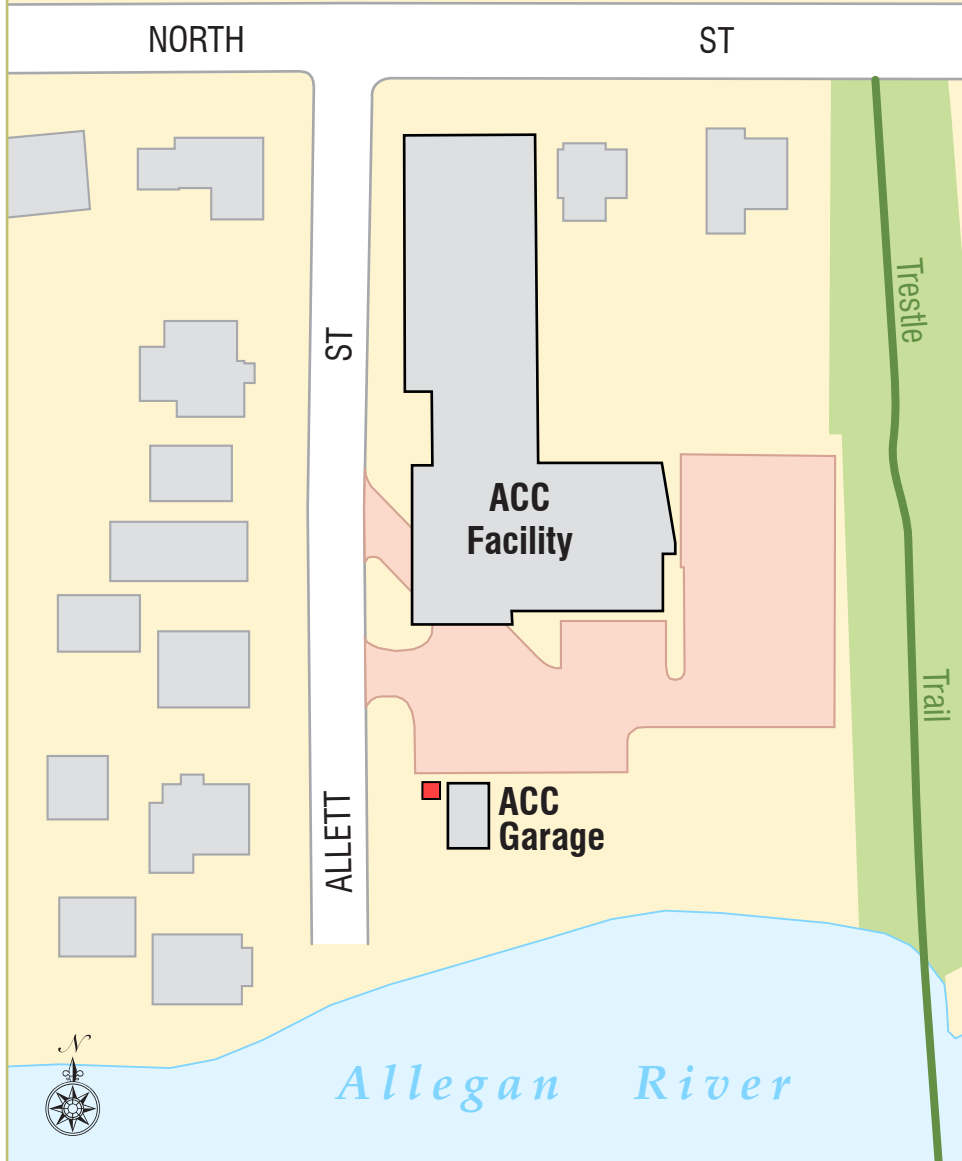

ACC FACILITY

DESIGNATED SMOKING AREAS MAP

Smoking is allowed in designated areas only on the ACC facility grounds, indicated by the red square symbols (■).