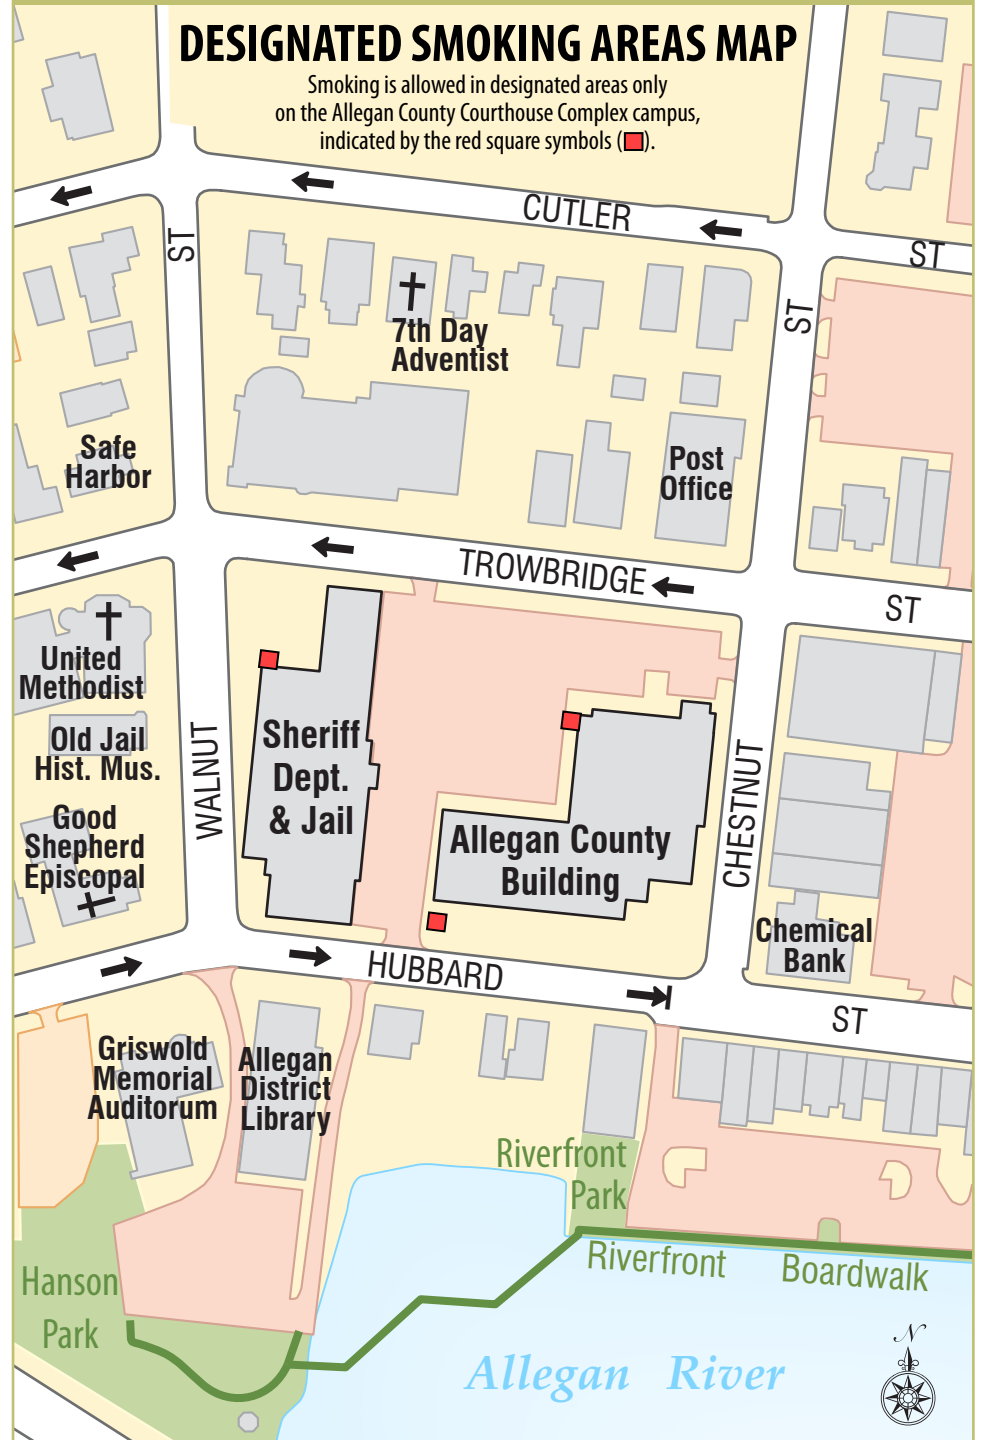

ALLEGAN COUNTY COURTHOUSE COMPLEX

DESIGNATED SMOKING AREAS MAP

Smoking is allowed in designated areas only on the Allegan County Courthouse Complex campus, indicated by the red square symbols (■).