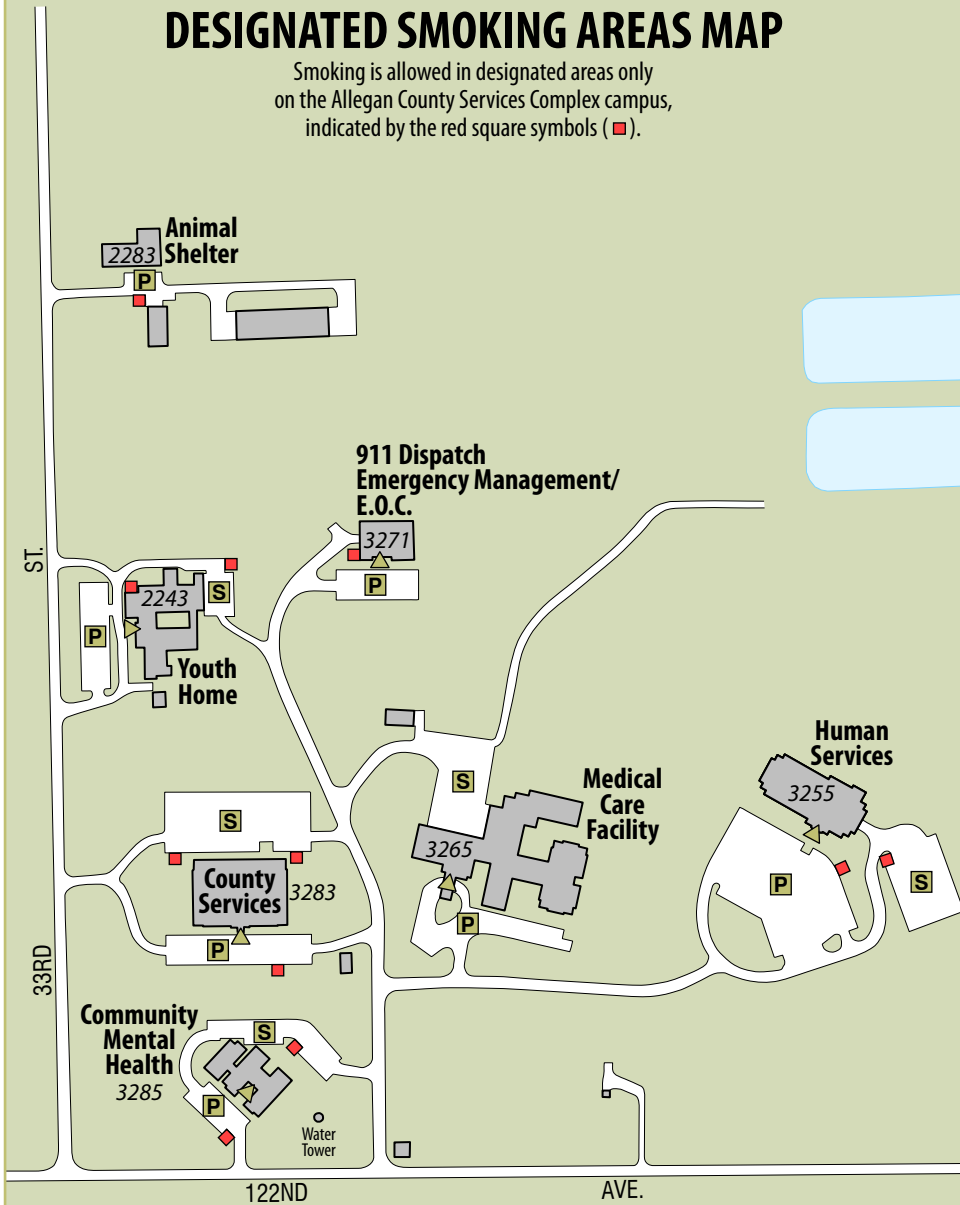

ALLEGAN COUNTY SERVICES COMPLEX

DESIGNATED SMOKING AREAS MAP

Smoking is allowed in designated areas only on the Allegan County Services Complex campus, indicated by the red square symbols (■).